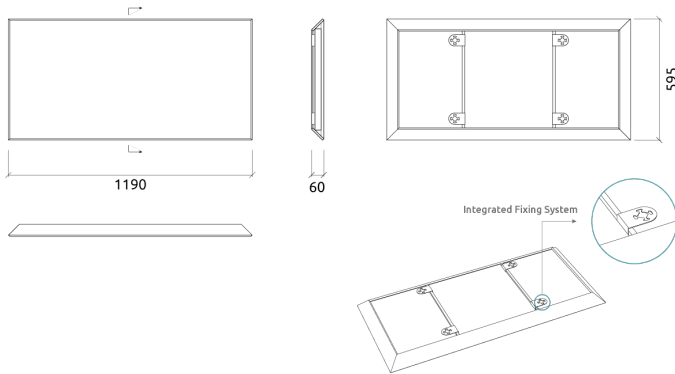

Technical Information

Features

Type: Absorber

Absorption Range: 350 Hz to 8000 Hz

Acoustic Class: B | (aw) = 0,95

Available fire rate:

FG | Furniture Grade

Sparta Absorber

Materials:

- Acoustic fabric
- Structural frame
- Calibrated cell acoustic foam

Dimensions | 595x1190x60mm

Integrated fixing system.

This panel can be rotated 90° to any orientation.

The new Artnovion Stealth line of acoustic products are easy-to-use tools for unimpeded acoustic design. This range of acoustic treatment solutions allows you to seamlessly incorporate and cover speakers, cabling, and all the acoustic treatment a home cinema requires, all behind a continuous fabric front, simplifying many aspects of a home cinema install.

The Artnovion home cinema Stealth Line brings a new approach to seamlessly incorporating absorber, diffusers and speakers into cinema design.

[Goes with Lagos Fabric Diffuser](#)

Fixing system:

This panel is installed with an integrated fixing system, hung on screws.

Dimensions:

FG - SF | 1190x595x60mm | 3.38 Kg
FG - WF | 1190x595x60mm | 3.38 Kg