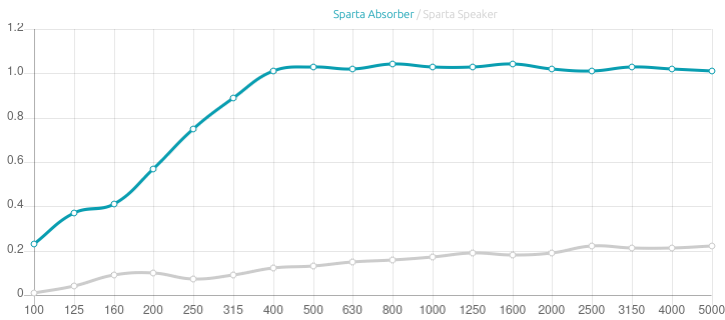

Performance

Technical Information

Features

Type: Absorber

Absorption Range: 350 Hz to 8000 Hz

Acoustic Class: B | (aw) = 0,95

Available fire rate:

FG | Furniture Grade

Sparta Absorber

Materials:

- Acoustic fabric
- Structural frame
- Calibrated cell acoustic foam

Dimensions | 595x1190x60mm

Integrated fixing system.

This panel can be rotated 90° to any orientation.

The new Artnovion Stealth line of acoustic products are easy-to-use tools for unimpeded acoustic design. This range of acoustic treatment solutions allows you to seamlessly incorporate and cover speakers, cabling, and all the acoustic treatment a home cinema requires, all behind a continuous fabric front, simplifying many aspects of a home cinema install.

Dimensions:

FG - SF | 1190x595x60mm | 3.38 Kg
 FG - WF | 1190x595x60mm | 3.38 Kg

Sparta - Range

Sparta is an acoustic panel with a simple design, that provides a broadband absorption range. Sparta is aimed for people who want to maintain neutral aesthetics in their home cinema, but require a proper acoustic solution. In line with this concept, Artnovion also created a speaker cover version, a visually identical solution that allows for speaker integration. Sparta Speaker is made using an acoustically transparent fabric, carefully developed to preserve the speaker response pattern. Sparta is an acoustic panel with a simple design fashioned for an absorption treatment range from 350 Hz up to 8000 Hz.