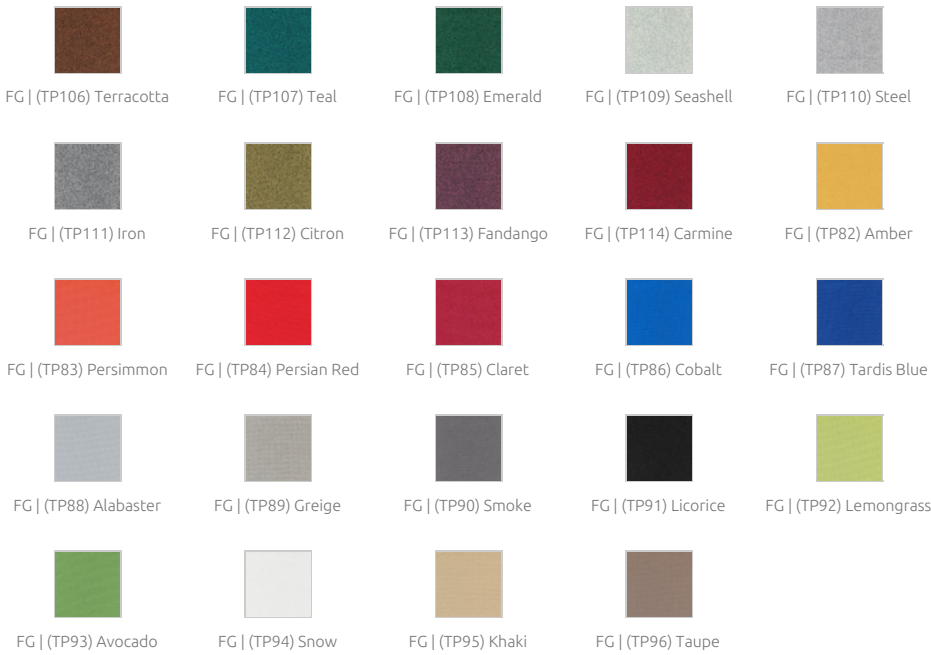

Dimensions:

FG - SF | 1190x595x60mm | 3.38 Kg
 FG - WF | 1190x595x60mm | 3.38 Kg

Sparta - Range

Sparta is an acoustic panel with a simple design, that provides a broadband absorption range. Sparta is aimed for people who want to maintain neutral aesthetics in their home cinema, but require a proper acoustic solution. In line with this concept, Artnovion also created a speaker cover version, a visually identical solution that allows for speaker integration. Sparta Speaker is made using an acoustically transparent fabric, carefully developed to preserve the speaker response pattern. Sparta is an acoustic panel with a simple design fashioned for an absorption treatment range from 350 Hz up to 8000 Hz.

Product finishes

(FG - SF) Suede Fabric Finishes

(FG - WF) Weave Fabric Finishes

Purpose

- Improved speech intelligibility
- Noise control
- Reducing excessive reverberation

Recommended for

- Home Cinema
- Home Theater
- Media Room
- Living Room